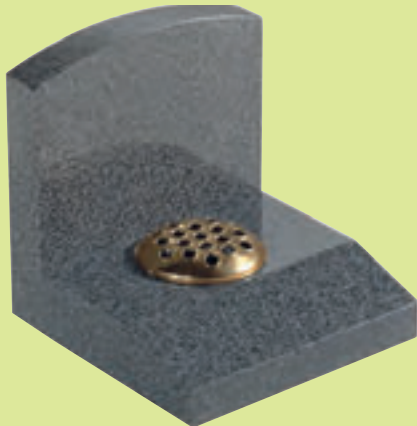

EC249 ▼

Dark Grey Granite • HS 12" x 12" x 2" Desk 10" x 12" x 3/1.5"
The headstone sits behind this desk.