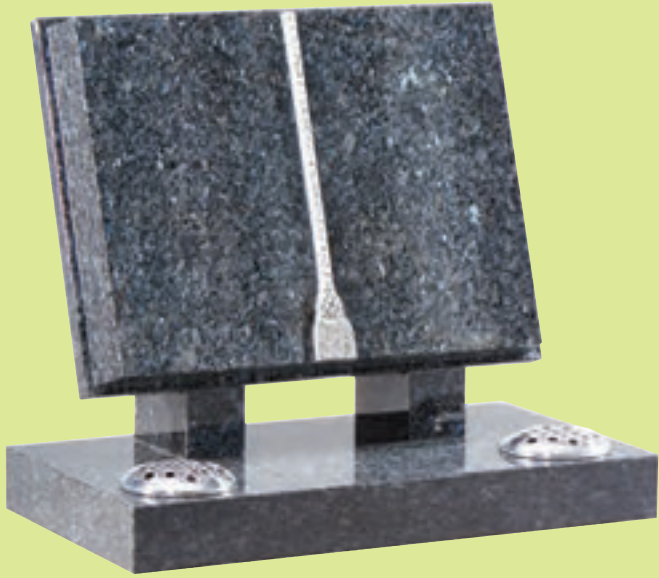

EC130 ▼

Blue Pearl Granite • Book 18" x 24" x 4" Base 3" x 27" x 15"
With a finely carved cord and tassel, and shaped pages this represents an outstanding example of a granite bible memorial.