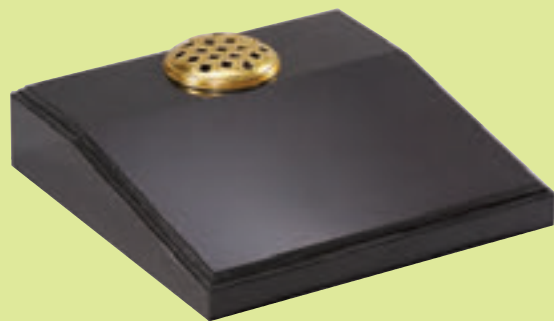

EC252 ▼

Dense Black Granite • Desk 18" x 18" x 4/2"
A desk with an elegant moulded edge.