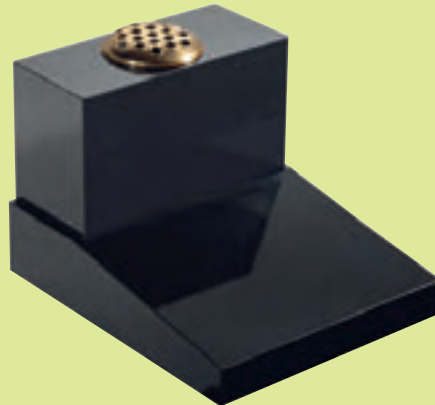

EC249 ▼

Dark Grey Granite • HS 12" x 12" x 2" Desk 10" x 12" x 3/1.5"
The headstone sits behind this desk.

EC250 ▼

Dense Black Granite • Desk 18" x 15" x 4/2" Vase 8" x 14" x 6"
A vase sitting on the flat of the desk gives two inscription areas.