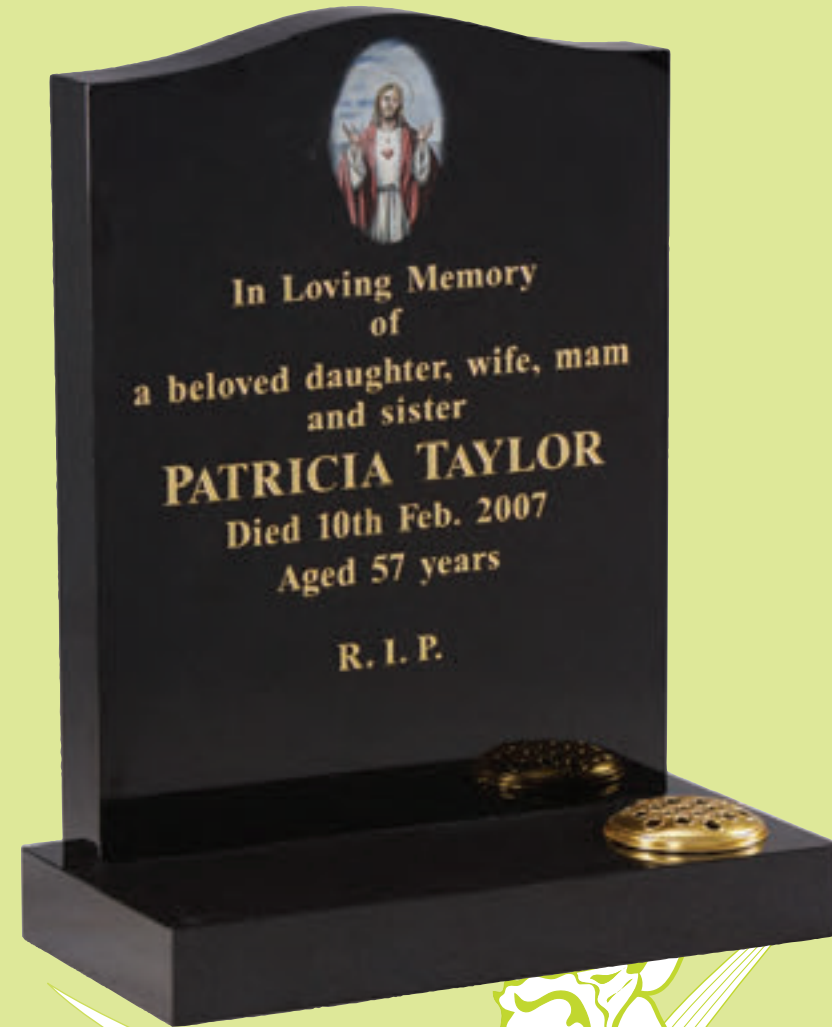

EC39 ▼

Dense Black Granite • HS 27" x 21" x 3" Base 3" x 24" x 12"
Any figure or ornament of this high quality can be added to any memorial.

EC40 ▼

Ruby Red Granite • HS 27" x 21" x 3" Base 3" x 24" x 12"
Deep rich Ruby Red Granite with ogee top and rounded shoulders.
With matching corners on base.