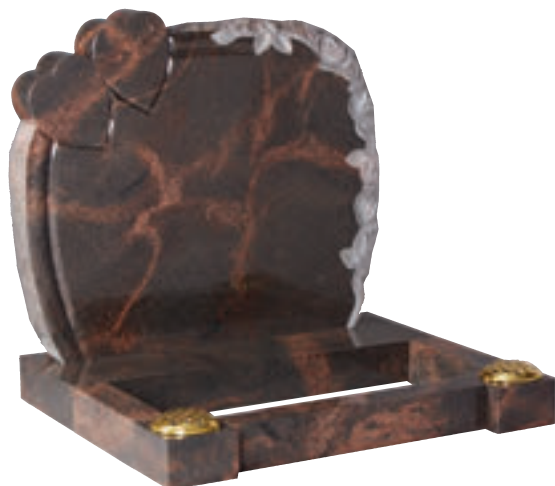

EC211 ▼

Aurora Granite • HS 30" x 35" x 4" Base 4" x 36" x 12" with extension kerbs
Rich aurora granite carved roses and hearts.