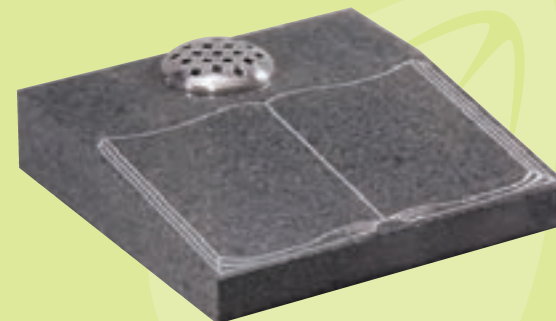

EC254 ▼

Glenaby Granite • Desk 18" x 18" x 4/2"
A book sandblasted and highlighted on the face.