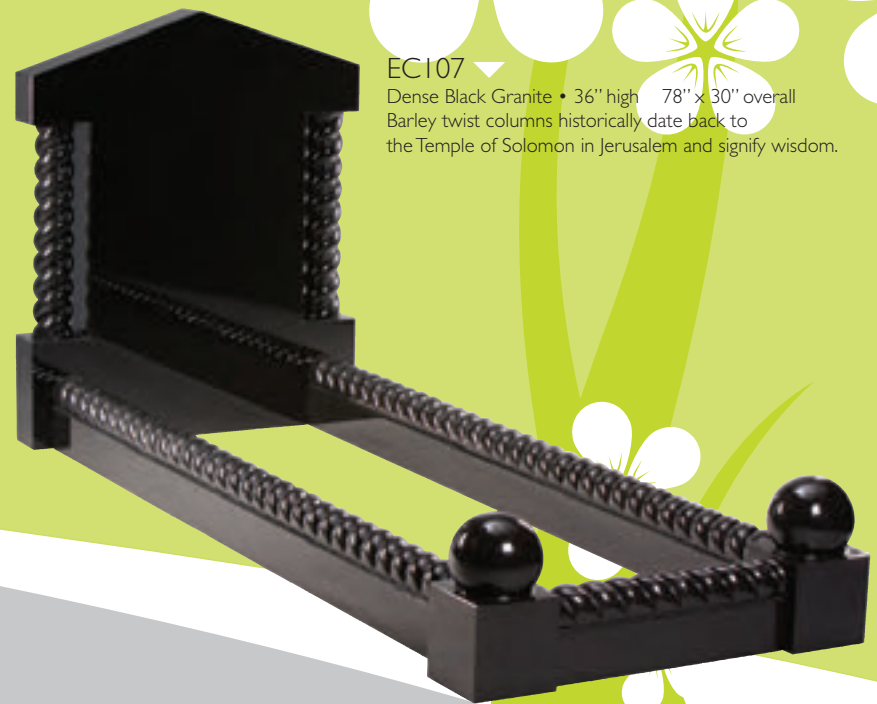

EC109 ▼
Warwick Grey Granite • 3'0" high 6'6" x 2'6" overall
Rising steps to the headstone give grandeur to this memorial.

EC107 ▼
Dense Black Granite • 36" high 78" x 30" overall
Barley twist columns historically date back to
the Temple of Solomon in Jerusalem and signify wisdom.