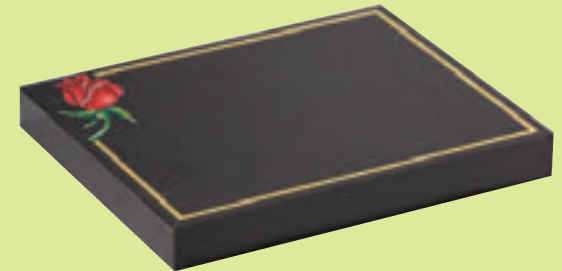

EC245 ▼

Dense Black Granite • Tablet 18" x 12" x 2"
A cremation tablet with simple corner rose.